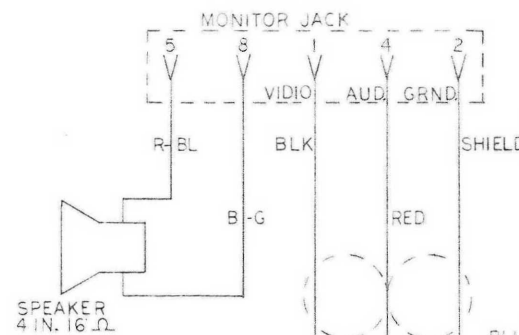

T.V. BASKETBALL
 MIDWAY MFG. CO.
 3750 N. RIVER RD.
 SCHILLER PK., ILL. 60176

6-1-74

WIRE COLOR CODE		SWITCH SYMBOLS
B=BLACK	O=ORANGE	"NORMALLY OPEN" CLOSED WHEN ENERGIZED.
BLU=BLUE	R=RED	"NORMALLY CLOSED" OPEN WHEN ENERGIZED.
BR=BROWN	W=WHITE	MAKE & BREAK
G=GREEN	Y=YELLOW	MOTOR CAM SWITCH
EXAMPLE: G-R INDICATES GREEN WIRE WITH RED TRACER		.1 MFD. CAPACITOR
ABBREVIATIONS USED		
J=JUMPER	SW=SWITCH	
RE=RELAY	POS=POSITION	
SU=STEP UP UNIT		
OSC=OSCILLATING		

22 PIN CONNECTOR TO LOGIC P.C.582-904

10 PIN CONNECTOR TO LOGIC P.C.582-904