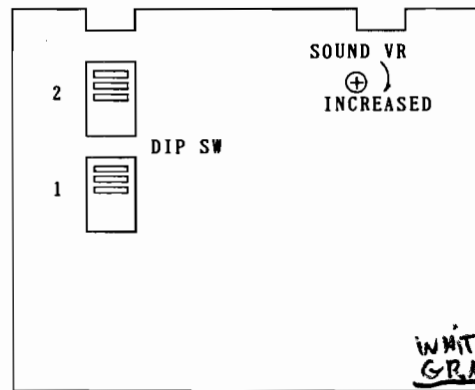

MASTER OF WEAPON

ADJUSTMENT ON GAME PC BOARD (MASTER OF WEAPON G25 00512A)

CONNECTOR (JAMMA)

SOLDER SIDE		COMPONENTS SIDE	
GND	A	1	GND
GND	B	2	GND
+5V	C	3	+5V
+5V	D	4	+5V
-5V	E	5	-5V
+12V	F	6	+12V (+13V)
POST	H	7	POST
COIN COUNTER (B)	J	8	COIN COUNTER (A) <i>BROWN</i>
COIN LOCKOUT (B)	K	9	COIN LOCKOUT (A)
SPEAKER (-)	L	10	SPEAKER (+)
	M	11	
VIDEO G	N	12	VIDEO R
VIDEO SYNC	P	13	VIDEO B
SERVICE SW	R	14	VIDEO GND
TILT SW	S	15	
(COIN 2)	T	16	COIN 1 <i>WHITE</i>
2P SELECT	U	17	1P SELECT <i>GRAY</i>
2P UP	V	18	1P UP <i>VIOLET</i>
2P DOWN	W	19	1P DOWN <i>BLUE</i>
2P LEFT	X	20	1P LEFT <i>GREEN</i>
2P RIGHT	Y	21	1P RIGHT <i>YELLOW</i>
2P AIR VULCAN	Z	22	1P AIR VULCAN <i>ORANGE</i>
2P GROUND VULCAN	a	23	1P GROUND VULCAN <i>RED</i>
	b	24	<i>BROWN</i>
	c	25	
	d	26	
GND	e	27	GND
GND	f	28	GND

☆ THE CONTROL OF THIS GAME USES ONE 8-WAY JOYSTICK AND 2 BUTTONS.

NOTE) BEFORE CHANGING THE DIP SWITCH, TURN THE POWER OFF.

◇ SETTING OF DIP SWITCH 1

(*) : FACTORY SETTINGS

SETTING	POSITION	1	2	3	4	5	6	7	8
GAME STYLE	TABLE	OFF							
	UPRIGHT	ON							
SCREEN ROTATION	* NORMAL		OFF						
	REVERSE		ON						
TEST MODE	* NOMAL GAME			OFF					
	TEST MODE			ON					
ATTRACT SOUND	* WITH				OFF				
	WITHOUT				ON				
PLAY PRICING	* 1 COIN 1 PLAY					OFF	OFF		
	2 COINS 1 PLAY					ON			
	3 COINS 1 PLAY					OFF	ON		
	4 COINS 1 PLAY					ON			
CONTINUED PLAY PRICING	* 1 COIN 1 PLAY							OFF	OFF
	1 COIN CONTINUE							ON	
	2 COINS CONTINUE							OFF	ON
	3 COINS CONTINUE							ON	