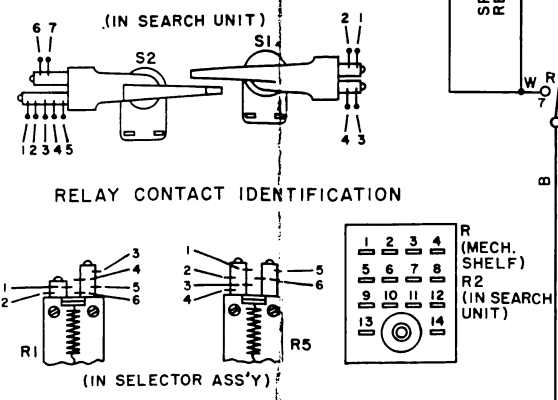

Rowe international, inc.

A SUBSIDIARY OF TRIANGLE INDUSTRIES, INC.
1500 UNION AVE. S.E., GRAND RAPIDS, MICH. 49502, TEL. (616) 33-3833

TI-1 SCHEMATIC DIAGRAM
EQUIV. ENG. DWG. R-6500A-Q-2