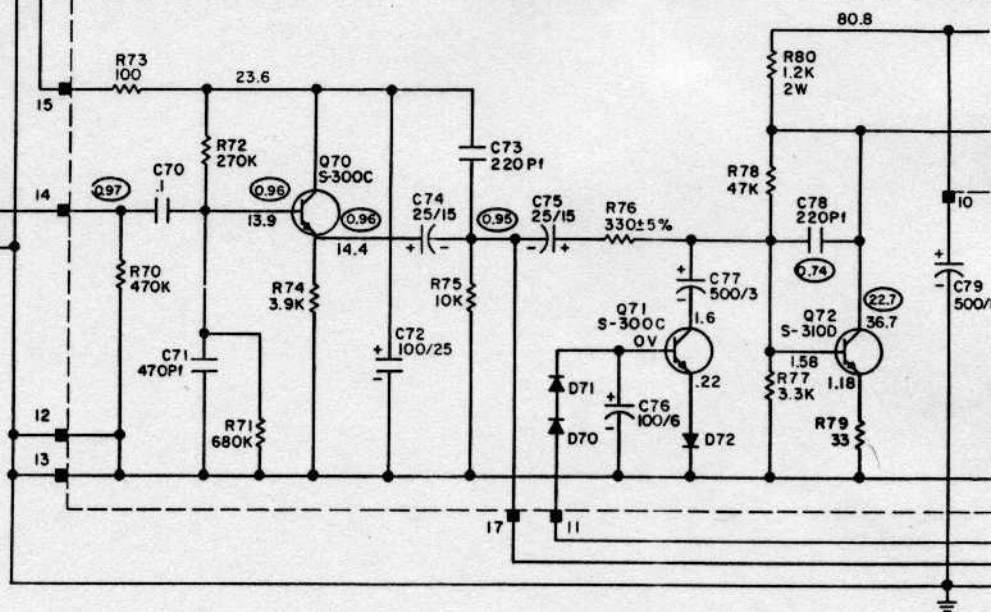

40I-5702 DRIVER

80.8

40I-5702 DRIVER

80.8

EDGE CONNECTOR

E.S. SHIELD