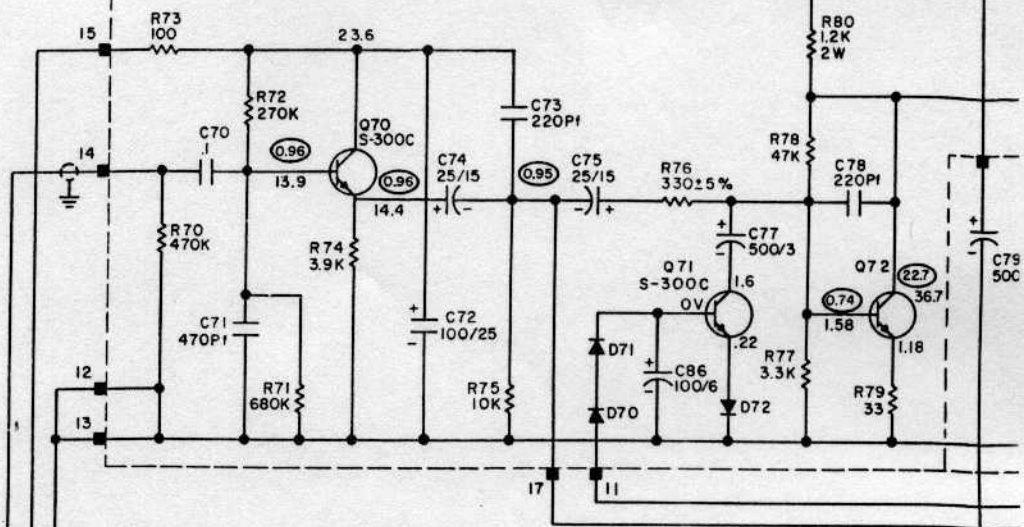

40I-5702 DRIVER

80.8

40I-5702 DRIVER

80.8

EDGE CONNECTOR

E.S. SHIELD