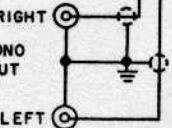

40I-5702 DRIVER

80.8

40I-5702 DRIVER

80.8

EDGE CONNECTOR

E.S. SHIELD