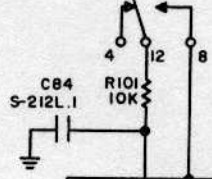

40I-5702 DRIVER

80.8

40I-5702 DRIVER

80.8

EDGE CONNECTOR

E.S. SHIELD